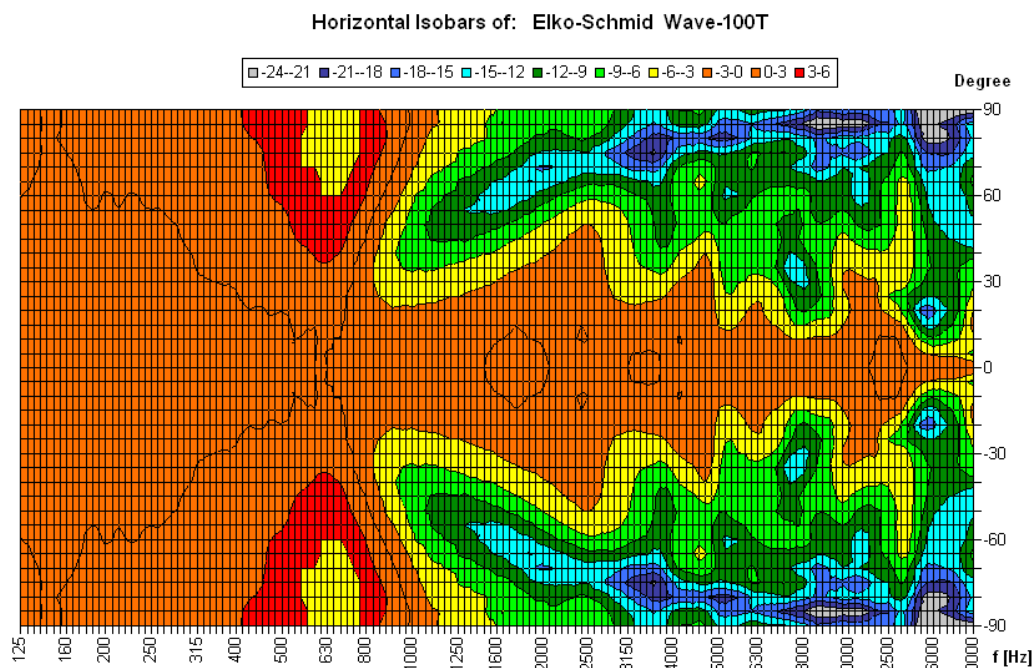

WAVE-100T/EN5424

EN 54-24 Wall / On-Ceiling - Speaker
in ABS with 6 Watt Power for Wet-Room Application

Elektroakustische Komponenten

Isobar-Diagramm

Parameters: Cyclic Move: 0° ; Symmetry: 0..+180 sym ; Freq.Smooth: 1/3 Oct ; Ang.Resol.: 5° ; Rel. to: 0° Axis 0°

CE

1293

Elko Schmid GmbH & Co. KG
Glauchauer Str. 30, D-08058 Zwickau

13

DoP: 498058129314-OWS-PN-0024

EN 54-24

Loudspeaker for voice alarm systems for
fire detection and fire alarm systems for buildings

WAVE-100T/EN5424

Intended Option:
Type B