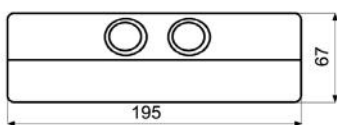

WAVE-100T/EN5424

EN 54-24 Wall / On-Ceiling - Speaker
in ABS with 6 Watt Power for Wet-Room Application

EN
54-24

TECHNICAL DATA

WAVE-100T/EN5424

Loudspeaker:	120mm - broadband
Power-Consumption:	100V-6-3W
Frequency-Range:	110-15 000 Hz
EN-Sensitivity 1W/4M:	76 dB
SPL max 6W/4M:	84 dB
SPL 1W/1M max. EASE/Ulysses:	96 dB (1,5/3,5 kHz)
SPL 6W/1M max. EASE/Ulysses:	103 dB (1,5/3,5 kHz)
Radiation H (0,5/1/2/4KHz):	180°/180°/112°/72°
Radiation V (0,5/1/2/4KHz):	180°/180°/112°/72°
EN degree:	EN Type B, weather-proof, outdoor-certificated
Dimension:	195 x 130 x 67 mm
Weight:	0,7 kg
Material:	ABS
Color:	grey-white
Certificate-Nr.:	1293-CPD-0382
Order-Nr.:	WAVE-100T/EN5424

- Optimized for bathrooms, steam baths, ships & large kitchens
- Steam-proof and splash-proof for areas with high humidity
- Flame retardant material acc. to EN 60695-11-20, 5VB
- Three PG-Embossings (2x lateral / 1x back wall)
- Humidity-gaskets inside enclosure and on the backside
- Special coated speaker
- Two touch-secure 100V-tappings
- Ceramic clamp & thermal fuse by request