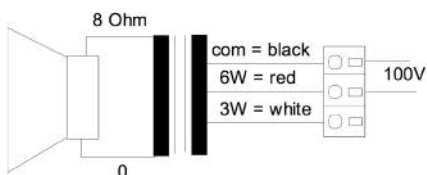

WAVE-100T/EN5424

EN 54-24 Wall / On-Ceiling - Speaker
in ABS with 6 Watt Power for Wet-Room Application

EN
54-24

TECHNICAL DATA

WAVE-100T/EN5424

Loudspeaker:	120mm - broadband
Power-Consumption:	100V-6-3W
Frequency-Range:	110-15 000 Hz
EN-Sensitivity 1W/4M:	76 dB
SPL max 6W/4M:	84 dB
SPL 1W/1M max. EASE/Ulysses:	96 dB (1,5/3,5 kHz)
SPL 6W/1M max. EASE/Ulysses:	103 dB (1,5/3,5 kHz)
Radiation H (0,5/1/2/4KHz):	180°/180°/112°/72°
Radiation V (0,5/1/2/4KHz):	180°/180°/112°/72°
EN degree:	EN Type B, weather-proof, outdoor-certificated
Dimension:	195 x 130 x 67 mm
Weight:	0,7 kg
Material:	ABS
Color:	grey-white
Certificate-Nr.:	1293-CPD-0382
Order-Nr.:	WAVE-100T/EN5424

- Optimized for bathrooms, steam baths, ships & large kitchens
- Steam-proof and splash-proof for areas with high humidity
- Flame retardant material acc. to EN 60695-11-20, 5VB
- Three PG-Embossings (2x lateral / 1x back wall)
- Humidity-gaskets inside enclosure and on the backside
- Special coated speaker
- Two touch-secure 100V-tappings
- Ceramic clamp & thermal fuse by request