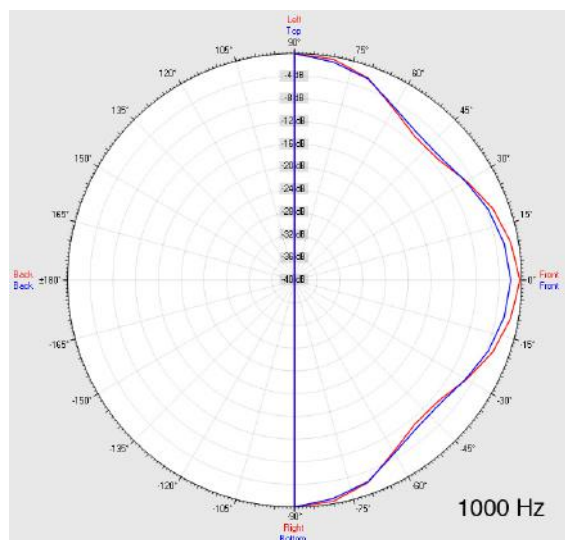

## WAVE-100T/EN5424

Loudspeaker:	120mm - broadband
Power-Consumption:	100V-6-3W
Frequency-Range:	110-15 000 Hz
EN-Sensitivity 1W/4M:	76 dB
SPL max 6W/4M:	84 dB
SPL 1W/1M max. EASE/Ulysses:	96 dB (1,5/3,5 kHz)
SPL 6W/1M max. EASE/Ulysses:	103 dB (1,5/3,5 kHz)
Radiation H (0,5/1/2/4KHz):	180°/180°/112°/72°
Radiation V (0,5/1/2/4KHz):	180°/180°/112°/72°
EN degree:	EN Type B, weather-proof, outdoor-certificated
Dimension:	195 x 130 x 67 mm
Weight:	0,7 kg
Material:	ABS
Color:	grey-white
Certificate-Nr.:	1293-CPD-0382
Order-Nr.:	WAVE-100T/EN5424

## Radiation

Test method	Axis	500 Hz	1000 Hz	2000 Hz	4000 Hz
EN 54-24	HOR	180°	180°	112°	72°
EN 54-24	VER	180°	180°	112°	72°
EASE/Ulysses	HOR	180°	180°	100°	80°
EASE/Ulysses	VER	180°	180°	100°	80°