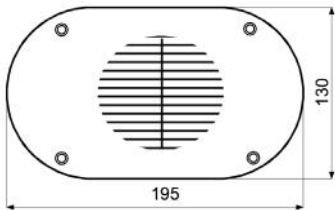

# WAVE-100T/EN5424

EN 54-24 Wall / On-Ceiling - Speaker  
in ABS with 6 Watt Power for Wet-Room Application

EN  
54-24

## WAVE-100T/EN5424

Loudspeaker:	120mm - broadband
Power-Consumption:	100V-6-3W
Frequency-Range:	110-15 000 Hz
EN-Sensitivity 1W/4M:	76 dB
SPL max 6W/4M:	84 dB
SPL 1W/1M max. EASE/Ulysses:	96 dB (1,5/3,5 kHz)
SPL 6W/1M max. EASE/Ulysses:	103 dB (1,5/3,5 kHz)
Radiation H (0,5/1/2/4KHz):	180°/180°/112°/72°
Radiation V (0,5/1/2/4KHz):	180°/180°/112°/72°
EN degree:	EN Type B, weather-proof, outdoor-certificated
Dimension:	195 x 130 x 67 mm
Weight:	0,7 kg
Material:	ABS
Color:	grey-white
Certificate-Nr.:	1293-CPD-0382
Order-Nr.:	WAVE-100T/EN5424