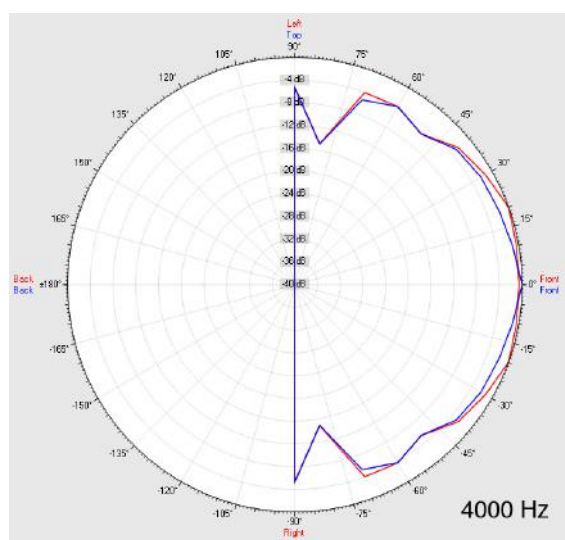

# WAVE-100T/EN5424

EN 54-24 Wall / On-Ceiling - Speaker  
in ABS with 6 Watt Power for Wet-Room Application

EN  
54-24

## WAVE-100T/EN5424

Loudspeaker:	120mm - broadband
Power-Consumption:	100V-6-3W
Frequency-Range:	110-15 000 Hz
EN-Sensitivity 1W/4M:	76 dB
SPL max 6W/4M:	84 dB
SPL 1W/1M max. EASE/Ulysses:	96 dB (1,5/3,5 kHz)
SPL 6W/1M max. EASE/Ulysses:	103 dB (1,5/3,5 kHz)
Radiation H (0,5/1/2/4KHz):	180°/180°/112°/72°
Radiation V (0,5/1/2/4KHz):	180°/180°/112°/72°
EN degree:	EN Type B, weather-proof, outdoor-certificated
Dimension:	195 x 130 x 67 mm
Weight:	0,7 kg
Material:	ABS
Color:	grey-white
Certificate-Nr.:	1293-CPD-0382
Order-Nr.:	WAVE-100T/EN5424

## Radiation

Test method	Axis	500 Hz	1000 Hz	2000 Hz	4000 Hz
EN 54-24	HOR	180°	180°	112°	72°
EN 54-24	VER	180°	180°	112°	72°
EASE/Ulysses	HOR	180°	180°	100°	80°
EASE/Ulysses	VER	180°	180°	100°	80°

## Isobar-Diagramm

Parameters: Cyclic Move: 0° ; Symmetry: 0..+180 sym ; Freq.Smooth: 1/3 Oct ; Ang.Resol.: 5° ; Rel. to: 0° Axis 0°

CE

1293

Elko Schmid GmbH & Co. KG  
Glauchauer Str. 30, D-08058 Zwickau