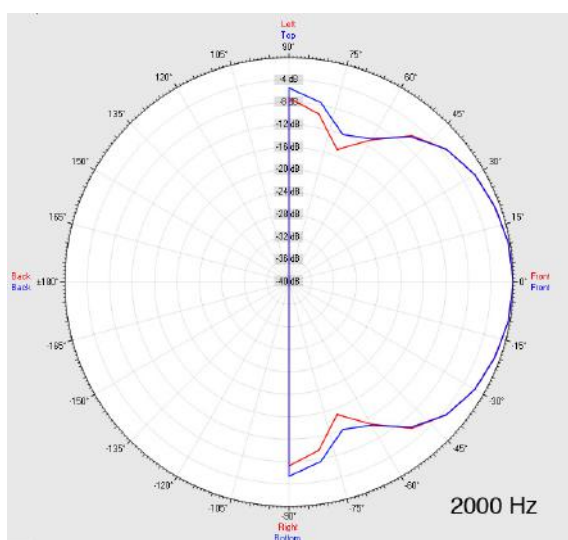

# WAVE-100T/EN5424

EN 54-24 Wall / On-Ceiling - Speaker  
in ABS with 6 Watt Power for Wet-Room Application

EN  
54-24

## WAVE-100T/EN5424

Loudspeaker:	120mm - broadband
Power-Consumption:	100V-6-3W
Frequency-Range:	110-15 000 Hz
EN-Sensitivity 1W/4M:	76 dB
SPL max 6W/4M:	84 dB
SPL 1W/1M max. EASE/Ulysses:	96 dB (1,5/3,5 kHz)
SPL 6W/1M max. EASE/Ulysses:	103 dB (1,5/3,5 kHz)
Radiation H (0,5/1/2/4KHz):	180°/180°/112°/72°
Radiation V (0,5/1/2/4KHz):	180°/180°/112°/72°
EN degree:	EN Type B, weather-proof, outdoor-certificated
Dimension:	195 x 130 x 67 mm
Weight:	0,7 kg
Material:	ABS
Color:	grey-white
Certificate-Nr.:	1293-CPD-0382
Order-Nr.:	WAVE-100T/EN5424

## Radiation

Test method	Axis	500 Hz	1000 Hz	2000 Hz	4000 Hz
EN 54-24	HOR	180°	180°	112°	72°
EN 54-24	VER	180°	180°	112°	72°
EASE/Ulysses	HOR	180°	180°	100°	80°
EASE/Ulysses	VER	180°	180°	100°	80°