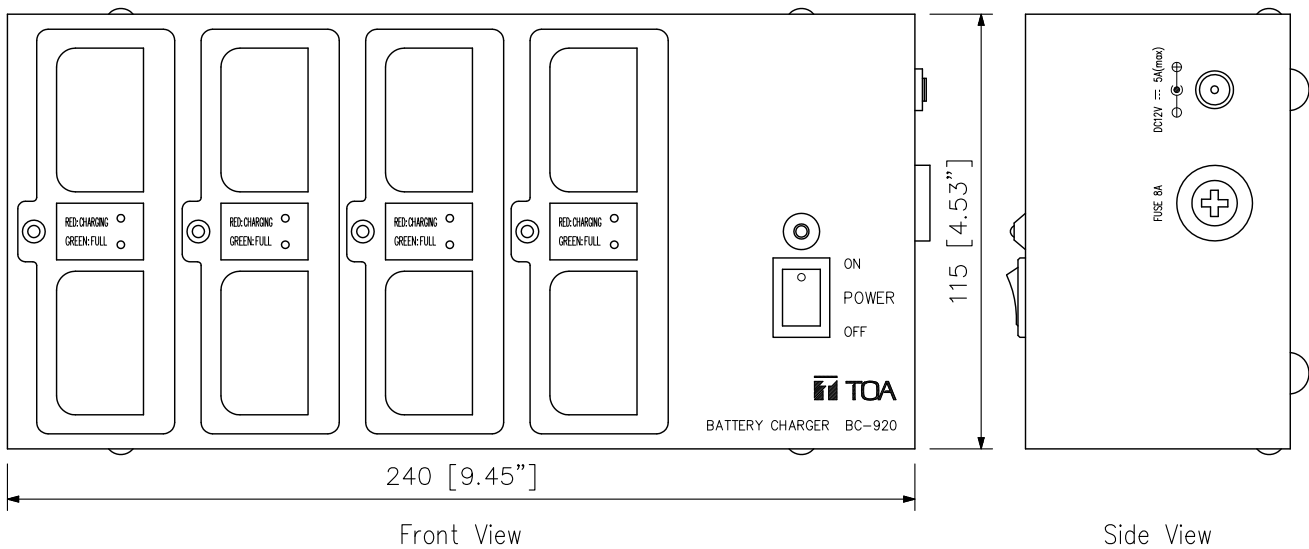

DESCRIPTION

The BC-920 is a dedicated battery charger for the BP-920 (option) and BP-900A (option) used in the Chairman Units, and Delegate Units. It permits up to 8 batteries to be simultaneously charged within up to 5 hours.

SPECIFICATIONS

| | |
|-----------------------|---|
| Power Source | 100 - 240 V AC, 50/60 Hz (supplied from AC adapter (accessory)) |
| Current Consumption | Max. 1.4 A |
| Charging Time | Approx. 5 hours |
| Charging Capacity | 8 pieces |
| LED Indicator | Charging status (Green: Full charge, Red: On charge), Power indicator |
| Operating Temperature | 0 °C to +40 °C (32 °F to 104 °F) |
| Operating Humidity | 90 %RH or less (no condensation) |
| Finish | Case: Steel, black, paint Battery receptacles: PPO resin, black |
| Dimensions | 240 (W) × 70 (H) × 115 (D) mm (9.45" × 2.76" × 4.53") |
| Weight | 1.1 kg (2.43 lb) (unit only) |
| Accessory | AC adapter (Cord length: 1 m (3.28 ft) DC cord, and 2 m (6.56 ft) detachable AC cord) (*1) ...1 |

(*1) Not supplied with the BC-920(-CN). For the usable power supply cord and AC adapter, contact your nearest TOA dealer.

APPEARANCE

| Version | 1CE | 4CE | 3CU |
|---------|-----|-----|-----|
| AC plug | | | |

UNIT:mm SCALE:1/2