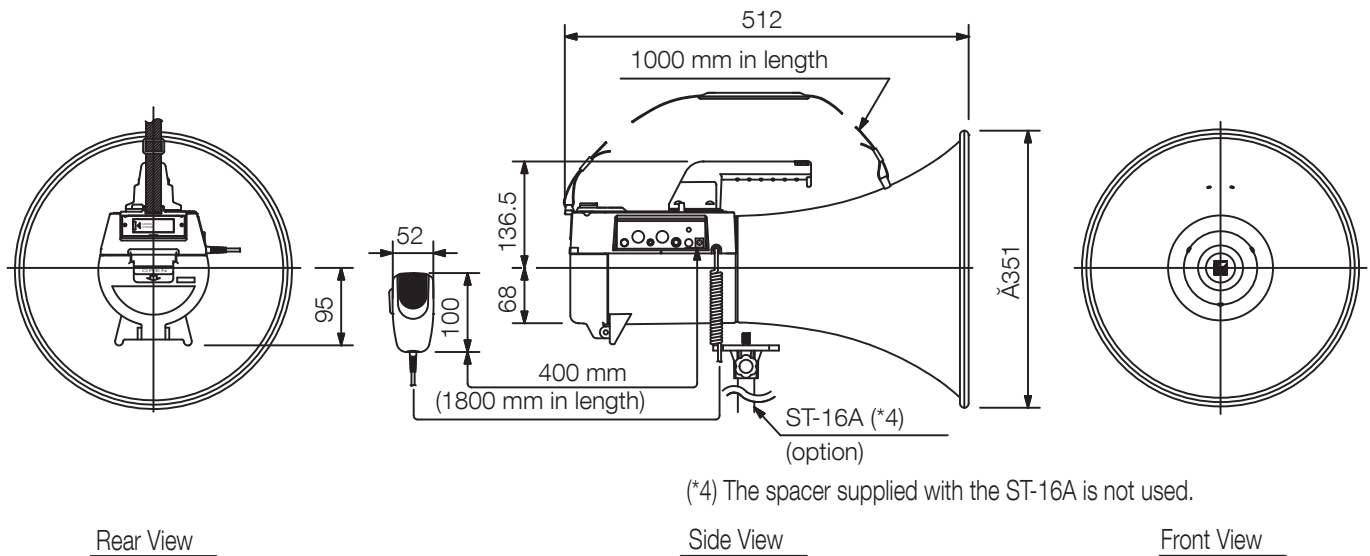

## Specifications

Power source	10 x 1,5 V (R 20P)
Rated output	30 W (45 W max.)
Power source	10 x 1,5 V (R 20P)
Rated output	30 W (45 W max.)
Battery life	17 h
Battery life on signal	90 min
Ext. MIC Input	600 Ω, unbalanced, ø6.6 phone jack, stereo plug acceptable, volume control
Signals	Whistle
Audible range	800 m (Whistle 1,000 m)
Finish	Aluminium, ABS resin, die-cast, light grey (RAL 7035 or equivalent), grey,
Operating temperature	-10 °C to +40 °C

UNIT:mm      SCALE:1/10